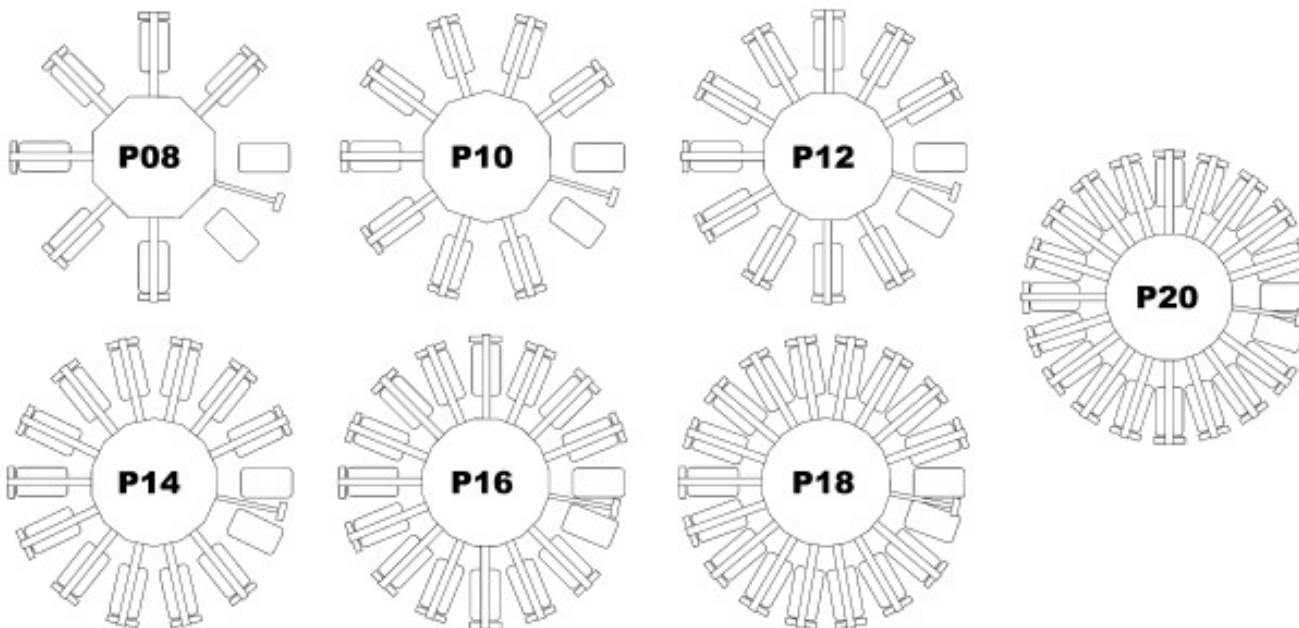

Advanced Screen
Technologies, Inc.

ROQprint YOU

Specifications/Configurations

ROQPRINT YOU	P08 M	P10 M	P12 XL	P14 XL	P16 XL	P18 XL	P20 XL	P22 XL
number of colors (max.)	7	9	10	12	14	16	18	20
number of pallets	8	10	12	14	16	18	20	22
number of flash cure connection units (optional)	3	4	5	6	7	8	9	10
maximum print size (mm/inch)	400 x 500 / 16" x 20"		500 x 700 / 20" x 28" 850 x 1000 / 33" x 39" *					